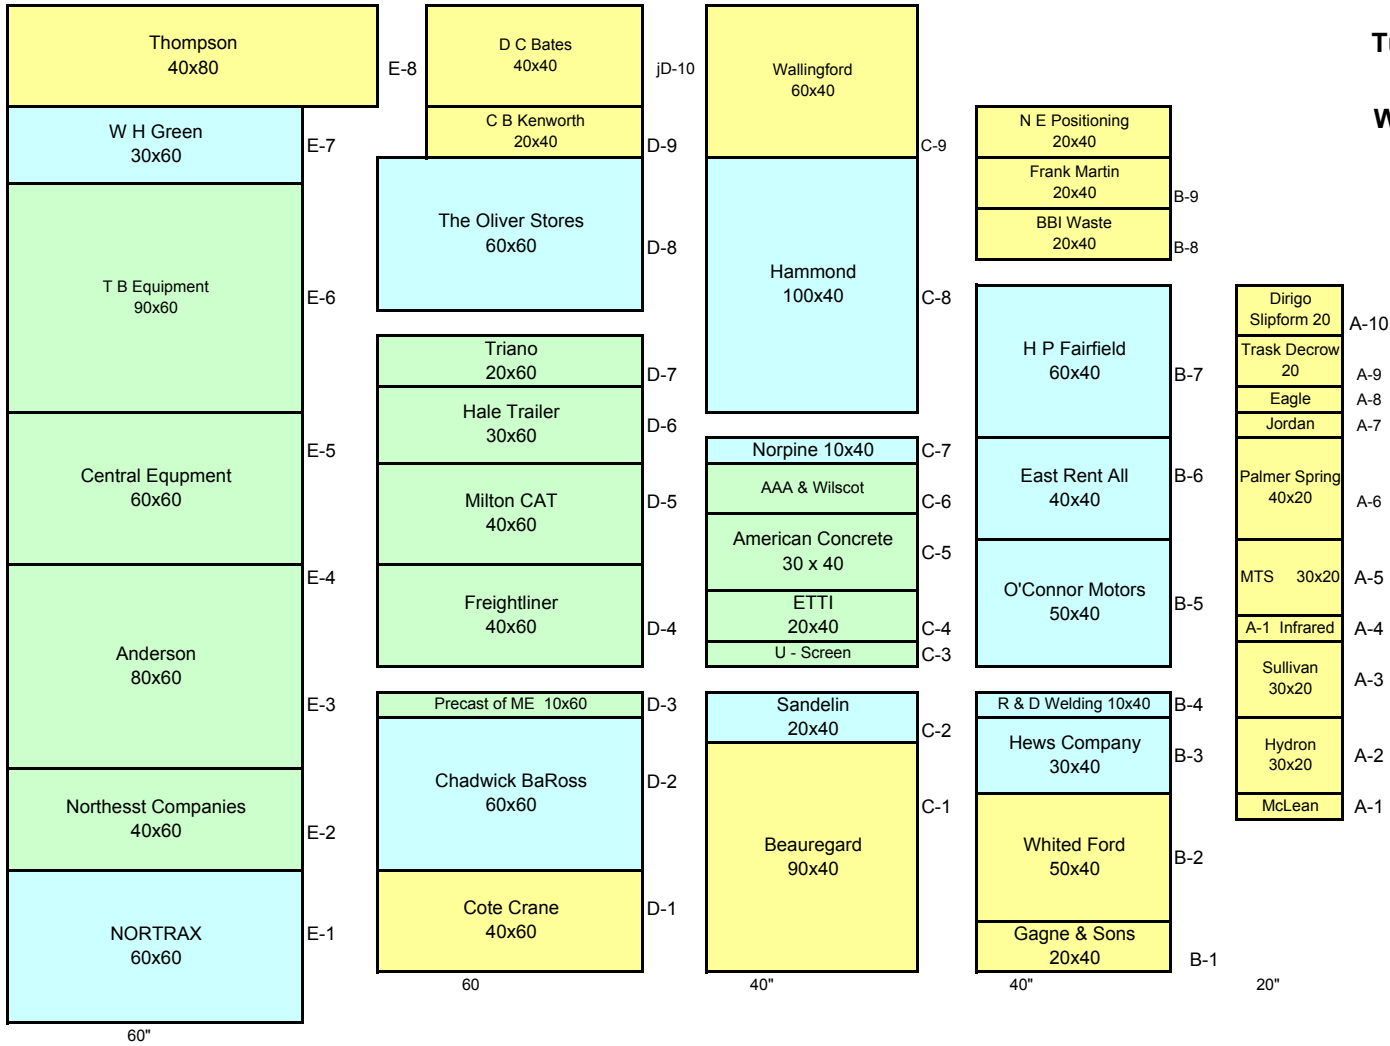

2010 Construction Expo of Maine

University Drive

Remainder of Parking Lot

Tues AM
Tues PM
Wed AM

Civic Center ----->

Remainder of Parking Lot

Civic Center Drive